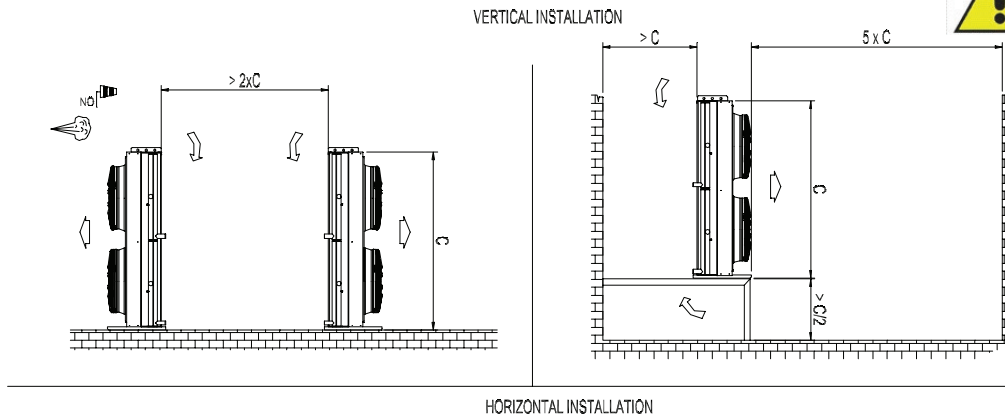

Layout

The following aspects should be considered before mounting:

- a) Verify the structures supporting capacity regarding the weight of the equipment.
- b) Avoid the installation in closed locations.
- c) When walls are present, follow the distances recommended by Alfa Laval.

HORIZONTAL INSTALLATION

> 2	> C
2	1000
ALFAGREEN Nbr.	A

- d) Special care should be taking in following the minimum distances recommended, particularly in cases for installations with two ore more units, either horizontal or vertical, in areas with strong winds.