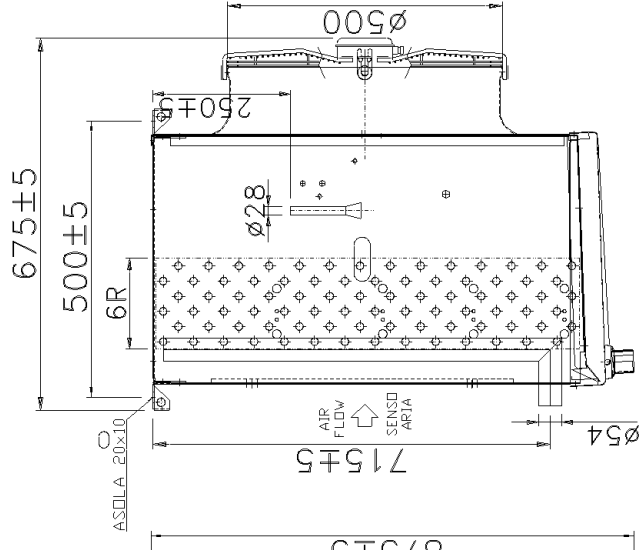

2885±5

Date
05-02-2008

Type: F50HC 1912 E 10

Scale 1:5

Code: 10054686