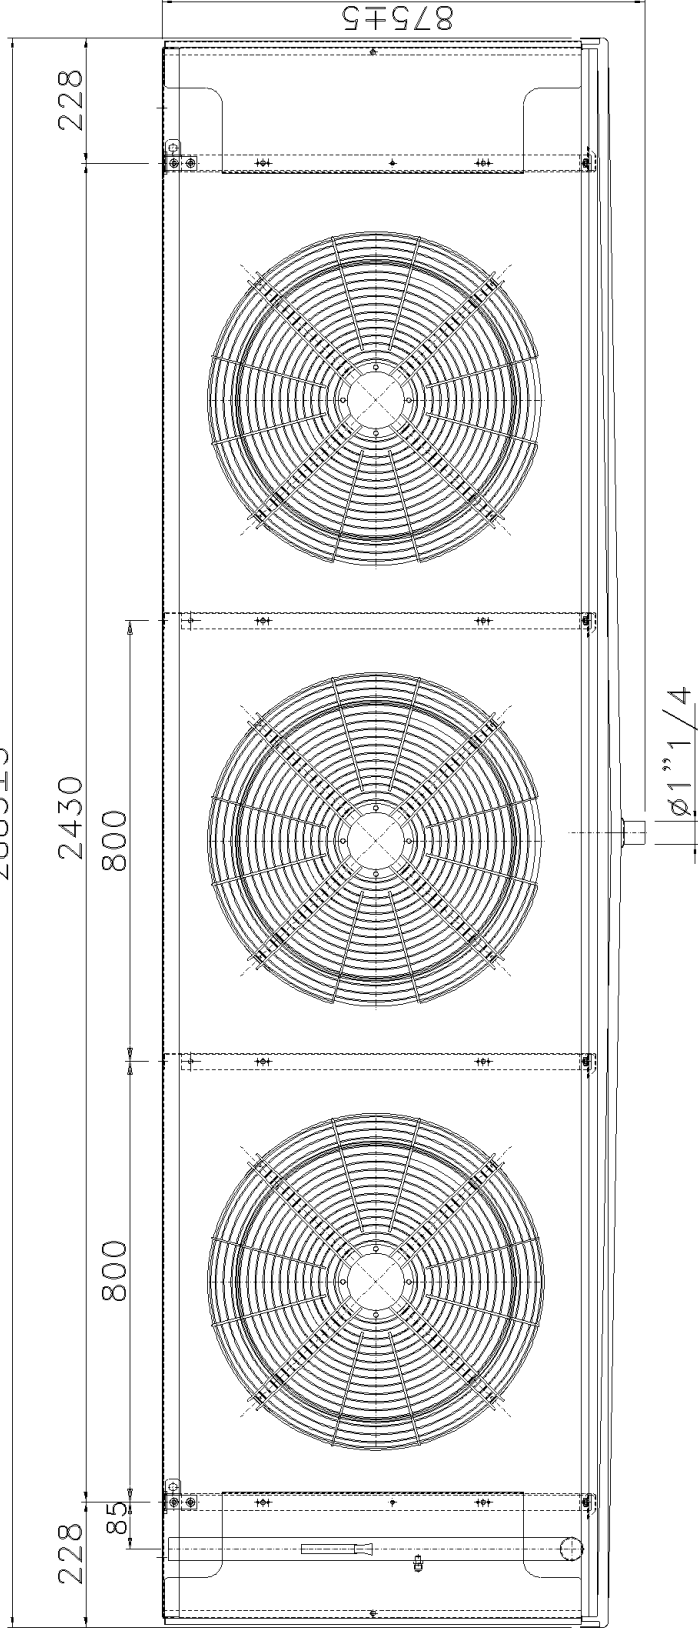

2885±5

Date
05-02-2008

Type: F50HC 1912 E 10

Scale 1:5

Code: 10054686